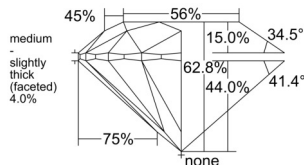

GIA®

FACSIMILE

GIA REPORT 7556217249

Verify this report at GIA.edu

GIA NATURAL DIAMOND DOSSIER®

May 09, 2026
GIA Report Number 7556217249
Shape and Cutting Style ..... Round Brilliant
Measurements ..... 4.69 - 4.71 x 2.95 mm

GRADING RESULTS

Carat Weight ..... 0.40 carat
Color Grade I
Clarity Grade VVS2
Cut Grade ..... Excellent

ADDITIONAL GRADING INFORMATION

Polish ..... Excellent
Symmetry ..... Excellent
Fluorescence ..... Medium Blue
Clarity Characteristics ..... Pinpoint
Inscription(s): GIA 7556217249

PROPORTIONS

Profile to actual proportions

GRADING SCALES

GIA COLOR SCALE

COLORESS	D
	E
	F
	G
	H
	I
	J
NEAR COLORESS	K
	L
FANIT	M
	N
	O
	P
VERY LIGHT	Q
	R
	S
	T
	U
	V
	W
	X
	Y
LIGHT	Z

GIA CLARITY SCALE

FLAWLESS	VERY VERY SLIGHTLY INCLUDED	VVS₁	
			VVS₂
INTERNALLY FLAWLESS	VERY SLIGHTLY INCLUDED	VS₁	
		VS₂	
SLIGHTLY INCLUDED	SLIGHTLY INCLUDED	SI₁	
		SI₂	
INCLUDED	INCLUDED	I₁	
		I₂	
		I₃	

GIA CUT SCALE

EXCELLENT	VERY GOOD	GOOD	FAIR	POOR