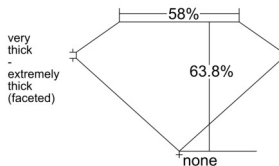

GIA®

FACSIMILE

GIA REPORT

7556217446

Verify this report at GIA.edu

GIA NATURAL DIAMOND DOSSIER®

May 11, 2026
GIA Report Number 7556217446
Shape and Cutting Style ..... Marquise Brilliant
Measurements ..... 8.61 x 3.87 x 2.47 mm

GRADING RESULTS

Carat Weight ..... 0.49 carat
Color Grade I
Clarity Grade VS2

ADDITIONAL GRADING INFORMATION

Polish ..... Very Good
Symmetry ..... Very Good
Fluorescence ..... Medium Blue
Clarity Characteristics ..... Crystal
Inscription(s): GIA 7556217446

PROPORTIONS

Profile not to actual proportions

GRADING SCALES

GIA COLOR SCALE		GIA CLARITY SCALE			
COLORLESS	D	VERY VERY SLIGHTLY INCLUDED	FLAWLESS		
	E		INTERNALLY FLAWLESS		
	F	VERY SLIGHTLY INCLUDED	VVS₁		
	G		VVS₂		
	H		VS₁		
	NEAR COLORLESS	I	SLIGHTLY INCLUDED	VS₂	
		J		SI₁	
		FAINT	K	INCLUDED	SI₂
			L		I₁
			M		I₂
VERT LIGHT	N	LIGHT	I₃		
	O				
	P				
	Q				
	R				
	S				
LIGHT	T				
	U				
	V				
	W				
	X				
Y					
Z