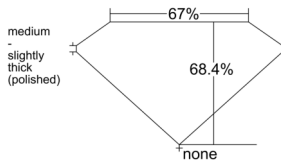

GIA®

FACSIMILE

GIA REPORT 7556225706

Verify this report at GIA.edu

GIA NATURAL DIAMOND DOSSIER®

May 09, 2026
GIA Report Number 7556225706
Shape and Cutting Style ..... **Cut-Cornered Rectangular Modified Brilliant**
Measurements ..... 6.23 x 4.61 x 3.15 mm

GRADING RESULTS

Carat Weight ..... 0.80 carat
Color Grade ..... E
Clarity Grade S11

ADDITIONAL GRADING INFORMATION

Polish ..... Excellent
Symmetry ..... Excellent
Fluorescence ..... None
Clarity Characteristics ..... Cloud, Crystal
Inscription(s): GIA 7556225706

PROPORTIONS

Profile not to actual proportions

GRADING SCALES

GIA COLOR SCALE		GIA CLARITY SCALE			
COLORLESS	D	VERY VERY SLIGHTLY INCLUDED	FLAWLESS		
	E		INTERNALLY FLAWLESS		
	F	VERY SLIGHTLY INCLUDED	VVS₁		
	G		VVS₂		
	H		VS₁		
	NEAR COLORLESS	I	SLIGHTLY INCLUDED	VS₂	
		J		S1₁	
		FAINT	K	INCLUDED	S1₂
			L		I₁
			M		I₂
VERT LIGHT	N	LIGHT	I₃		
	O				
	P				
	Q				
	R				
	S				
	T				
LIGHT	U				
	V				
	W				
	X				
Y					
Z