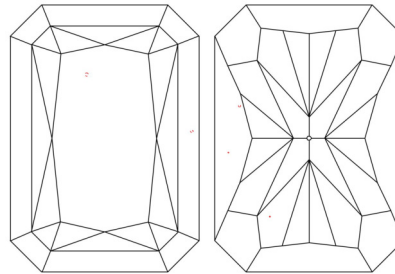

GIA NATURAL DIAMOND GRADING REPORT

May 25, 2026
 GIA Report Number 7556226221
 Shape and Cutting Style Cut-Cornered Rectangular
 Modified Brilliant
 Measurements 7.12 x 5.28 x 3.61 mm

GRADING RESULTS

Carat Weight 1.23 carat
 Color Grade E
 Clarity Grade VVS2

CLARITY CHARACTERISTICS

KEY TO SYMBOLS*

-  Cloud
-  Pinpoint

GRADING SCALES

| GIA COLOR SCALE | | GIA CLARITY SCALE | | |
|-----------------|-------------------|-----------------------------|------------------------|-----------------|
| COLOURLESS | D | VERY VERY SLIGHTLY INCLUDED | FLAWLESS | |
| | E | | INTERNALLY FLAWLESS | |
| | F | | VVS ₁ | |
| NEAR COLOURLESS | G | | VVS ₂ | |
| | H | | VERY SLIGHTLY INCLUDED | VS ₁ |
| | I | | | VS ₂ |
| J | SLIGHTLY INCLUDED | | | SI ₁ |
| K | | | SI ₂ | |
| L | | | INCLUDED | I ₁ |
| M | I ₂ | | | |
| N | I ₃ | | | |
| FAINT | O | | | |
| | P | | | |
| | Q | | | |
| VERY LIGHT | R | | | |
| | S | | | |
| | T | | | |
| LIGHT | U | | | |
| | V | | | |
| | W | | | |
| | X | | | |
| | Y | | | |
| | Z | | | |

* Red symbols denote internal characteristics (inclusions). Green or black symbols denote external characteristics (blemishes). Diagram is an approximate representation of the diamond, and symbols shown indicate type, position, and approximate size of clarity characteristics. All clarity characteristics may not be shown. Details of finish are not shown.