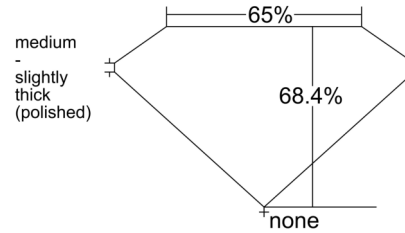

GIA NATURAL DIAMOND GRADING REPORT

May 25, 2026
GIA Report Number 7556226221
Shape and Cutting Style ..... Cut-Cornered Rectangular
Modified Brilliant
Measurements ..... 7.12 x 5.28 x 3.61 mm

GRADING RESULTS

Carat Weight ..... 1.23 carat
Color Grade ..... E
Clarity Grade VVS2

ADDITIONAL GRADING INFORMATION

Polish ..... Excellent
Symmetry ..... Excellent
Fluorescence ..... Faint
Inscription(s): GIA 7556226221
Comments: Additional pinpoints are not shown.

PROPORTIONS

Profile not to actual proportions