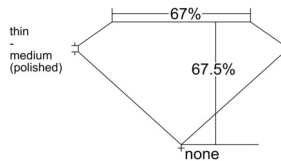

GIA®

FACSIMILE

GIA REPORT

7556226406

Verify this report at GIA.edu

GIA NATURAL DIAMOND DOSSIER®

May 12, 2026
GIA Report Number 7556226406
Shape and Cutting Style ..... **Cut-Cornered Rectangular Modified Brilliant**
Measurements ..... 5.53 x 3.63 x 2.45 mm

GRADING RESULTS

Carat Weight ..... 0.40 carat
Color Grade ..... F
Clarity Grade S11

ADDITIONAL GRADING INFORMATION

Polish ..... Excellent
Symmetry ..... Excellent
Fluorescence ..... None
Clarity Characteristics ..... Feather
Inscription(s): GIA 7556226406

PROPORTIONS

Profile not to actual proportions

GRADING SCALES

GIA COLOR SCALE		GIA CLARITY SCALE			
COLORLESS	D	VERY VERY SLIGHTLY INCLUDED	FLAWLESS		
	E		INTERNALLY FLAWLESS		
	F	VERY SLIGHTLY INCLUDED	VVS₁		
	G		VVS₂		
	H		VS₁		
	NEAR COLORLESS	I	SLIGHTLY INCLUDED	VS₂	
		J		S1₁	
		FAINT	K	INCLUDED	S1₂
			L		I₁
	M		I₂		
VERT LIGHT	N		LIGHT	I₃	
	O				
	P				
	Q				
LIGHT	R				
	S				
	T				
	U				
	V				
	Z