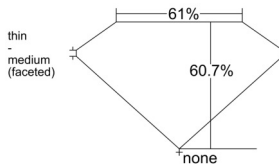

GIA®

FACSIMILE

GIA REPORT

7556226986

Verify this report at GIA.edu

GIA NATURAL DIAMOND DOSSIER®

May 11, 2026
GIA Report Number 7556226986
Shape and Cutting Style ..... Pear Brilliant
Measurements ..... 7.24 x 4.47 x 2.72 mm

GRADING RESULTS

Carat Weight ..... 0.50 carat
Color Grade ..... E
Clarity Grade VS1

ADDITIONAL GRADING INFORMATION

Polish ..... Excellent
Symmetry ..... Excellent
Fluorescence ..... Faint
Clarity Characteristics ..... Crystal, Needle
Inscription(s): GIA 7556226986

PROPORTIONS

Profile not to actual proportions

GRADING SCALES

GIA COLOR SCALE		GIA CLARITY SCALE			
COLORLESS	D	VERY VERY SLIGHTLY INCLUDED	FLAWLESS		
	E		INTERNALLY FLAWLESS		
	F		VVS₁		
	G		VVS₂		
	NEAR COLORLESS		H	VERY SLIGHTLY INCLUDED	VS₁
			I		VS₂
	FAINT		J	SLIGHTLY INCLUDED	SI₁
			K		SI₂
			L		I₁
			M		I₂
VERY LIGHT		N	INCLUDED		I₃
		O			
LIGHT		P			
		Q			
		R			
		S			
	T				
	U				
	V				
	W				
X					
Y					
Z