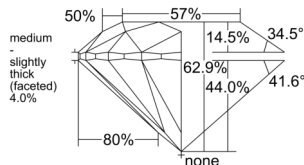

GIA®

FACSIMILE

GIA REPORT 7556227096

Verify this report at GIA.edu

GIA NATURAL DIAMOND DOSSIER®

May 12, 2026
GIA Report Number 7556227096
Shape and Cutting Style ..... Round Brilliant
Measurements ..... 4.73 - 4.76 x 2.98 mm

GRADING RESULTS

Carat Weight ..... 0.41 carat
Color Grade ..... J
Clarity Grade VS1
Cut Grade ..... Excellent

ADDITIONAL GRADING INFORMATION

Polish ..... Excellent
Symmetry ..... Excellent
Fluorescence ..... None
Clarity Characteristics..... Cloud, Needle, Pinpoint
Inscription(s): GIA 7556227096

PROPORTIONS

Profile to actual proportions