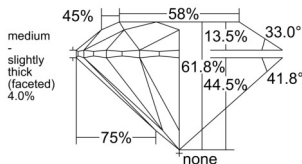

GIA®

FACSIMILE

GIA REPORT

7556227173

Verify this report at GIA.edu

GIA NATURAL DIAMOND DOSSIER®

May 12, 2026
GIA Report Number 7556227173
Shape and Cutting Style ..... Round Brilliant
Measurements ..... 4.77 - 4.78 x 2.95 mm

GRADING RESULTS

Carat Weight ..... 0.41 carat
Color Grade ..... K
Clarity Grade VVS1
Cut Grade ..... Excellent

ADDITIONAL GRADING INFORMATION

Polish ..... Excellent
Symmetry ..... Excellent
Fluorescence ..... Medium Blue
Clarity Characteristics ..... Pinpoint, Cloud, Feather
Inscription(s): GIA 7556227173

PROPORTIONS

Profile to actual proportions