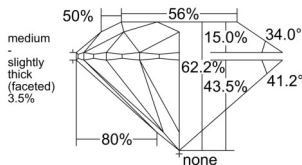

GIA®

FACSIMILE

GIA REPORT

7556243984

Verify this report at GIA.edu

GIA NATURAL DIAMOND DOSSIER®

May 14, 2026
GIA Report Number 7556243984
Shape and Cutting Style ..... Round Brilliant
Measurements ..... 4.28 - 4.30 x 2.67 mm

GRADING RESULTS

Carat Weight ..... 0.30 carat
Color Grade I
Clarity Grade VS2
Cut Grade ..... Excellent

ADDITIONAL GRADING INFORMATION

Polish ..... Excellent
Symmetry ..... Excellent
Fluorescence ..... None
Clarity Characteristics ..... Crystal, Feather
Inscription(s): GIA 7556243984

PROPORTIONS

Profile to actual proportions

GRADING SCALES

GIA COLOR SCALE

COLORED	D
	E
	F
	G
	H
	I
	J
NEAR COLORLESS	K
	L
Faint	M
	N
	O
	P
Very Light	Q
	R
	S
	T
	U
	V
	W
	X
	Y
Light	Z

GIA CLARITY SCALE

FLAWLESS	INTERNAL FLAWLESS	
		FLAWLESS
VERY VERY SLIGHTLY INCLUDED	VVS₁	
	VVS₂	
VERY SLIGHTLY INCLUDED	VS₁	
	VS₂	
SLIGHTLY INCLUDED	SI₁	
	SI₂	
INCLUDED	I₁	
	I₂	
	I₃	

GIA CUT SCALE

EXCELLENT
VERY GOOD
GOOD
FAIR
POOR