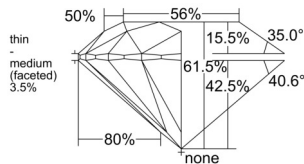

GIA®

FACSIMILE

GIA REPORT

7556244574

Verify this report at GIA.edu

GIA NATURAL DIAMOND DOSSIER®

May 15, 2026
GIA Report Number 7556244574
Shape and Cutting Style ..... Round Brilliant
Measurements ..... 4.29 - 4.31 x 2.64 mm

GRADING RESULTS

Carat Weight ..... 0.30 carat
Color Grade I
Clarity Grade VVS1
Cut Grade ..... Excellent

ADDITIONAL GRADING INFORMATION

Polish ..... Excellent
Symmetry ..... Excellent
Fluorescence ..... None
Clarity Characteristics ..... Pinpoint, Feather
Inscription(s): GIA 7556244574

PROPORTIONS

Profile to actual proportions

GRADING SCALES

GIA COLOR SCALE

COLORLESS	D
	E
	F
	G
	H
	I
	J
NEAR COLORLESS	K
	L
FAIN	M
	N
	O
	P
	Q
VERY LIGHT	R
	S
	T
	U
	V
	W
	X
	Y
LIGHT	Z

GIA CLARITY SCALE

FLAWLESS	INTERNAL FLAWLESS	EXCELLENT	
VERY VERY SLIGHTLY INCLUDED	VVS₁	VERY GOOD	
	VVS₂		
VERY SLIGHTLY INCLUDED	VS₁	GOOD	
	VS₂		
SLIGHTLY INCLUDED	SI₁	FAIR	
	SI₂		
INCLUDED	I₁	POOR	
	I₂		
	I₃