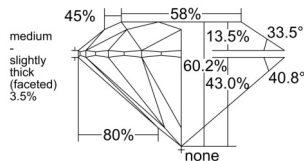

GIA®

FACSIMILE

GIA REPORT

7556248866

Verify this report at GIA.edu

GIA NATURAL DIAMOND DOSSIER®

May 15, 2026
GIA Report Number 7556248866
Shape and Cutting Style ..... Round Brilliant
Measurements ..... 4.47 - 4.51 x 2.71 mm

GRADING RESULTS

Carat Weight ..... 0.33 carat
Color Grade L
Clarity Grade VVS1
Cut Grade ..... Excellent

ADDITIONAL GRADING INFORMATION

Polish ..... Excellent
Symmetry ..... Excellent
Fluorescence ..... Medium Blue
Clarity Characteristics ..... Cavity
Inscription(s): GIA 7556248866

PROPORTIONS

GRADING SCALES

GIA COLOR SCALE

COLOURESS	D
	E
	F
	G
	H
	I
	J
NEAR COLOURESS	K
	L
FANIT	M
	N
	O
	P
	Q
VERY LIGHT	R
	S
	T
	U
	V
	W
	X
	Y
LIGHT	Z

GIA CLARITY SCALE

FLAWLESS	VERY VERY SLIGHTLY INCLUDED	VS₁	VS₂	SLIGHTLY INCLUDED	SI₁	SI₂	INCLUDED			
								I₁	I₂	I₃

GIA CUT SCALE

EXCELLENT
VERY GOOD
GOOD
FAIR
POOR