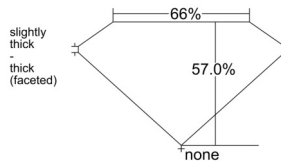

GIA®

FACSIMILE

GIA REPORT

7556254506

Verify this report at GIA.edu

GIA NATURAL DIAMOND DOSSIER®

May 14, 2026
GIA Report Number 7556254506
Shape and Cutting Style ..... Heart Brilliant
Measurements ..... 4.47 x 5.23 x 2.98 mm

GRADING RESULTS

Carat Weight ..... 0.40 carat
Color Grade ..... E
Clarity Grade VS1

ADDITIONAL GRADING INFORMATION

Polish ..... Very Good
Symmetry ..... Very Good
Fluorescence ..... None
Clarity Characteristics..... Feather, Needle, Cloud, Pinpoint
Inscription(s): GIA 7556254506

PROPORTIONS

Profile not to actual proportions

GRADING SCALES

GIA COLOR SCALE		GIA CLARITY SCALE			
COLORLESS	D	VERY VERY SLIGHTLY INCLUDED	FLAWLESS		
	E		INTERNALLY FLAWLESS		
	F	VERY SLIGHTLY INCLUDED	VVS₁		
	G		VVS₂		
	H		VS₁		
	NEAR COLORLESS	I	SLIGHTLY INCLUDED	VS₂	
		J		SI₁	
		FAINT	K	INCLUDED	SI₂
			L		I₁
			M		I₂
VERT LIGHT	N	LIGHT	I₃		
	O				
	P				
	Q				
	R