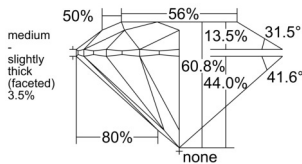

GIA®

FACSIMILE

GIA REPORT

7556258641

Verify this report at GIA.edu

GIA NATURAL DIAMOND DOSSIER®

May 16, 2026
GIA Report Number 7556258641
Shape and Cutting Style ..... Round Brilliant
Measurements ..... 4.35 - 4.37 x 2.65 mm

GRADING RESULTS

Carat Weight ..... 0.30 carat
Color Grade I
Clarity Grade VS1
Cut Grade ..... Excellent

ADDITIONAL GRADING INFORMATION

Polish ..... Excellent
Symmetry ..... Excellent
Fluorescence ..... None
Clarity Characteristics ..... Feather, Pinpoint, Needle
Inscription(s): GIA 7556258641

PROPORTIONS

Profile to actual proportions