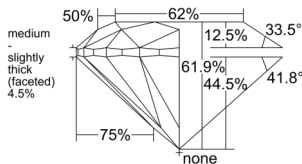

GIA®

FACSIMILE

GIA REPORT 7556268043

Verify this report at GIA.edu

GIA NATURAL DIAMOND DOSSIER®

May 15, 2026
GIA Report Number 7556268043
Shape and Cutting Style ..... Round Brilliant
Measurements ..... 4.89 - 4.93 x 3.04 mm

GRADING RESULTS

Carat Weight ..... 0.46 carat
Color Grade ..... G
Clarity Grade VS2
Cut Grade ..... Excellent

ADDITIONAL GRADING INFORMATION

Polish ..... Excellent
Symmetry ..... Excellent
Fluorescence ..... None
Clarity Characteristics ..... Crystal, Cloud
Inscription(s): GIA 7556268043

PROPORTIONS

Profile to actual proportions