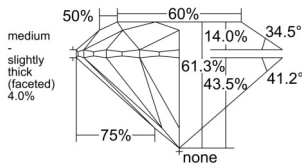

GIA®

FACSIMILE

GIA REPORT

7556270411

Verify this report at GIA.edu

GIA NATURAL DIAMOND DOSSIER®

May 16, 2026
GIA Report Number 7556270411
Shape and Cutting Style ..... Round Brilliant
Measurements ..... 4.76 - 4.78 x 2.93 mm

GRADING RESULTS

Carat Weight ..... 0.41 carat
Color Grade ..... E
Clarity Grade VS2
Cut Grade ..... Excellent

ADDITIONAL GRADING INFORMATION

Polish ..... Excellent
Symmetry ..... Excellent
Fluorescence ..... None
Clarity Characteristics ..... Cloud
Inscription(s): GIA 7556270411

PROPORTIONS

Profile to actual proportions