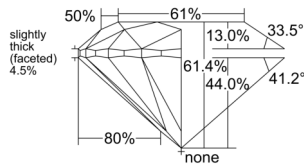

GIA®

FACSIMILE

GIA REPORT

7556272051

Verify this report at GIA.edu

GIA NATURAL DIAMOND DOSSIER®

May 18, 2026
GIA Report Number 7556272051
Shape and Cutting Style ..... Round Brilliant
Measurements ..... 4.89 - 4.92 x 3.01 mm

GRADING RESULTS

Carat Weight ..... 0.45 carat
Color Grade ..... J
Clarity Grade VS1
Cut Grade ..... Excellent

ADDITIONAL GRADING INFORMATION

Polish ..... Excellent
Symmetry ..... Excellent
Fluorescence ..... None
Clarity Characteristics ..... Feather
Inscription(s): GIA 7556272051

PROPORTIONS

Profile to actual proportions