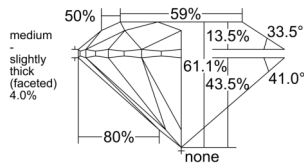

GIA®

FACSIMILE

GIA REPORT

7556274969

Verify this report at GIA.edu

GIA NATURAL DIAMOND DOSSIER®

May 19, 2026
GIA Report Number 7556274969
Shape and Cutting Style ..... Round Brilliant
Measurements ..... 4.53 - 4.55 x 2.77 mm

GRADING RESULTS

Carat Weight ..... 0.35 carat
Color Grade I
Clarity Grade VS1
Cut Grade ..... Excellent

ADDITIONAL GRADING INFORMATION

Polish ..... Excellent
Symmetry ..... Excellent
Fluorescence ..... None
Clarity Characteristics ..... Feather, Cloud, Pinpoint
Inscription(s): GIA 7556274969

PROPORTIONS

Profile to actual proportions

GRADING SCALES

GIA COLOR SCALE	GIA CLARITY SCALE	GIA CUT SCALE	
D	FLAWLESS	EXCELLENT	
E	INTERNALLY FLAWLESS		
F		VVS₁	VERY GOOD
G	VVS₂		
H	VS₁	GOOD	
I	VS₂		
J	SI₁	FAIR	
K	SI₂		
L	I₁	POOR	
M			
N			
O	I₂		
P			
Q	I₃		
R			
S			
T			
U			
V			
W			
X			
Y			
Z