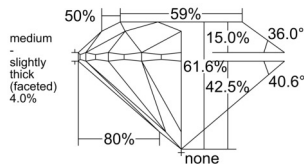

GIA®

FACSIMILE

GIA REPORT 7556275472

Verify this report at GIA.edu

GIA NATURAL DIAMOND DOSSIER®

May 20, 2026
GIA Report Number 7556275472
Shape and Cutting Style ..... Round Brilliant
Measurements ..... 5.05 - 5.07 x 3.12 mm

GRADING RESULTS

Carat Weight ..... 0.50 carat
Color Grade ..... H
Clarity Grade VVS1
Cut Grade ..... Excellent

ADDITIONAL GRADING INFORMATION

Polish ..... Excellent
Symmetry ..... Excellent
Fluorescence ..... None
Clarity Characteristics ..... Pinpoint, Feather
Inscription(s): GIA 7556275472

PROPORTIONS

Profile to actual proportions

GRADING SCALES

GIA COLOR SCALE

COLORED	D
	E
	F
	G
	H
	I
	J
NEAR COLORLESS	K
	L
	M
Faint	N
	O
	P
	Q
	R
	S
	T
	U
	V
	W
	X
	Y
Light	Z

GIA CLARITY SCALE

FLAWLESS	INTERNAL FLAWLESS	
		FLAWLESS
VERY VERY SLIGHTLY INCLUDED	VVS₁	
	VVS₂	
VERY SLIGHTLY INCLUDED	VS₁	
	VS₂	
SLIGHTLY INCLUDED	SI₁	
	SI₂	
INCLUDED	I₁	
	I₂	
	I₃	

GIA CUT SCALE

EXCELLENT
VERY GOOD
GOOD
FAIR
POOR