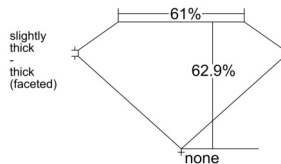

GIA®

FACSIMILE

GIA REPORT

7556283876

Verify this report at GIA.edu

GIA NATURAL DIAMOND DOSSIER®

May 18, 2026
GIA Report Number 7556283876
Shape and Cutting Style ..... Oval Brilliant
Measurements ..... 5.76 x 4.13 x 2.60 mm

GRADING RESULTS

Carat Weight ..... 0.40 carat
Color Grade ..... G
Clarity Grade VS1

ADDITIONAL GRADING INFORMATION

Polish ..... Excellent
Symmetry ..... Very Good
Fluorescence ..... None
Clarity Characteristics..... Crystal, Cloud
Inscription(s): GIA 7556283876

PROPORTIONS

Profile not to actual proportions

GRADING SCALES

GIA COLOR SCALE		GIA CLARITY SCALE			
COLORLESS	D	VERY VERY SLIGHTLY INCLUDED	FLAWLESS		
	E		INTERNALLY FLAWLESS		
	F		VS₁		
	NEAR COLORLESS	G	VERY SLIGHTLY INCLUDED	VS₂	
		H		VS₁	
		FANT	I	SLIGHTLY INCLUDED	VS₂
			J		SI₁
	LIGHT		K	INCLUDED	SI₂
			L		I₁
		M	I₂		
N					
O		I₃			
P					
Q					
R					
S					
T					
U					
V					
W					
X					
Y					
Z