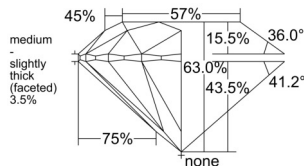

GIA®

FACSIMILE

GIA REPORT

7556292655

Verify this report at GIA.edu

GIA NATURAL DIAMOND DOSSIER®

May 20, 2026
GIA Report Number 7556292655
Shape and Cutting Style ..... Round Brilliant
Measurements ..... 5.48 - 5.51 x 3.46 mm

GRADING RESULTS

Carat Weight ..... 0.64 carat
Color Grade L
Clarity Grade VS1
Cut Grade ..... Excellent

ADDITIONAL GRADING INFORMATION

Polish ..... Excellent
Symmetry ..... Excellent
Fluorescence ..... None
Clarity Characteristics ..... Feather, Pinpoint
Inscription(s): GIA 7556292655

PROPORTIONS

GRADING SCALES

GIA COLOR SCALE	GIA CLARITY SCALE	GIA CUT SCALE
COLOURLESS	FLAWLESS	EXCELLENT
D	FLAWLESS	
E	INTERNALLY FLAWLESS	VERY GOOD
F	VVS₁	
G	VVS₂	GOOD
H	VS₁	
I	VS₂	FAIR
J	SI₁	
K	SI₂	POOR
L	I₁	
M	I₂	
N	I₃	
O		
P		
Q		
R		
S		
T		
U		
V		
W		
X		
Y		
Z