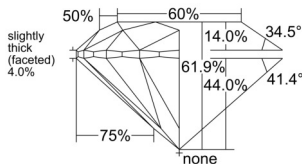

GIA®

FACSIMILE

GIA REPORT 7556314585

Verify this report at GIA.edu

GIA NATURAL DIAMOND DOSSIER®

May 22, 2026
GIA Report Number 7556314585
Shape and Cutting Style ..... Round Brilliant
Measurements ..... 4.29 - 4.32 x 2.67 mm

GRADING RESULTS

Carat Weight ..... 0.30 carat
Color Grade ..... K
Clarity Grade VS1
Cut Grade ..... Excellent

ADDITIONAL GRADING INFORMATION

Polish ..... Excellent
Symmetry ..... Excellent
Fluorescence ..... Faint
Clarity Characteristics ..... Feather, Pinpoint
Inscription(s): GIA 7556314585

PROPORTIONS

Profile to actual proportions