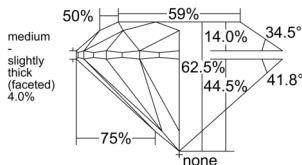

GIA®

FACSIMILE

GIA REPORT 7556320385

Verify this report at GIA.edu

GIA NATURAL DIAMOND DOSSIER®

May 27, 2026
GIA Report Number 7556320385
Shape and Cutting Style ..... Round Brilliant
Measurements ..... 4.49 - 4.52 x 2.81 mm

GRADING RESULTS

Carat Weight ..... 0.35 carat
Color Grade ..... D
Clarity Grade VVS2
Cut Grade ..... Excellent

ADDITIONAL GRADING INFORMATION

Polish ..... Excellent
Symmetry ..... Excellent
Fluorescence ..... Medium Blue
Clarity Characteristics..... Pinpoint, Indented Natural
Inscription(s): GIA 7556320385

PROPORTIONS

Profile to actual proportions