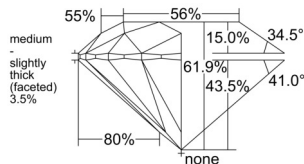

GIA®

FACSIMILE

GIA REPORT

7556327046

Verify this report at GIA.edu

GIA NATURAL DIAMOND DOSSIER®

May 22, 2026
GIA Report Number 7556327046
Shape and Cutting Style ..... Round Brilliant
Measurements ..... 5.05 - 5.07 x 3.13 mm

GRADING RESULTS

Carat Weight ..... 0.49 carat
Color Grade ..... D
Clarity Grade VVS2
Cut Grade ..... Excellent

ADDITIONAL GRADING INFORMATION

Polish ..... Excellent
Symmetry ..... Excellent
Fluorescence ..... None
Clarity Characteristics ..... Cloud, Pinpoint
Inscription(s): GIA 7556327046

PROPORTIONS

GRADING SCALES

GIA COLOR SCALE

COLORLESS	D
	E
	F
	G
	H
	I
	J
NEAR COLORLESS	K
	L
Faint	M
	N
	O
	P
	Q
	R
	S
	T
	U
	V
	W
	X
	Y
Light	Z

GIA CLARITY SCALE

FLAWLESS	INTERNAL FLAWLESS	
		EXCELLENT
VERY VERY SLIGHTLY INCLUDED	VVS₁	
	VVS₂	
VERY SLIGHTLY INCLUDED	VS₁	
	VS₂	
SLIGHTLY INCLUDED	SI₁	
	SI₂	
INCLUDED	I₁	
	I₂	
	I₃	

GIA CUT SCALE

EXCELLENT
VERY GOOD
GOOD
FAIR
POOR