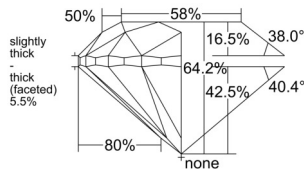

GIA®

FACSIMILE

GIA REPORT

7556332660

Verify this report at GIA.edu

GIA NATURAL DIAMOND DOSSIER®

May 25, 2026
GIA Report Number 7556332660
Shape and Cutting Style ..... Round Brilliant
Measurements ..... 4.60 - 4.63 x 2.96 mm

GRADING RESULTS

Carat Weight ..... 0.40 carat
Color Grade ..... F
Clarity Grade VS1
Cut Grade ..... Very Good

ADDITIONAL GRADING INFORMATION

Polish ..... Excellent
Symmetry ..... Very Good
Fluorescence ..... Medium Blue
Clarity Characteristics ..... Crystal, Pinpoint
Inscription(s): GIA 7556332660

PROPORTIONS

Profile to actual proportions

GRADING SCALES

GIA COLOR SCALE

COLORLESS	D
	E
	F
	G
	H
	I
	J
NEAR COLORLESS	K
	L
FAIN	M
	N
	O
	P
VERY LIGHT	Q
	R
	S
	T
	U
	V
	W
	X
	Y
LIGHT	Z

GIA CLARITY SCALE

FLAWLESS	VERY VERY SLIGHTLY INCLUDED	VVS₁	VVS₂	VS₁	VS₂	SI₁	SI₂	I₁	I₂	I₃	
											VERY SLIGHTLY INCLUDED
INTERNALLY FLAWLESS											

GIA CUT SCALE

EXCELLENT
VERY GOOD
GOOD
FAIR
POOR