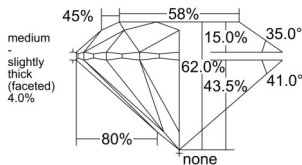

GIA®

FACSIMILE

GIA REPORT 7556333655

Verify this report at GIA.edu

GIA NATURAL DIAMOND DOSSIER®

May 25, 2026
GIA Report Number 7556333655
Shape and Cutting Style ..... Round Brilliant
Measurements ..... 4.88 - 4.91 x 3.04 mm

GRADING RESULTS

Carat Weight ..... 0.44 carat
Color Grade ..... H
Clarity Grade VS1
Cut Grade ..... Excellent

ADDITIONAL GRADING INFORMATION

Polish ..... Excellent
Symmetry ..... Excellent
Fluorescence ..... Faint
Clarity Characteristics..... Crystal, Pinpoint
Inscription(s): GIA 7556333655

PROPORTIONS

GRADING SCALES

GIA COLOR SCALE

COLOURLESS	D
	E
	F
	G
	H
	I
NEAR COLOURLESS	J
	K
	L
FAIN	M
	N
	O
	P
	Q
VERY LIGHT	R
	S
	T
	U
	V
	W
	X
	Y
LIGHT	Z

GIA CLARITY SCALE

FLAWLESS	INTERNAL FLAWLESS	
		FLAWLESS
VERY VERY SLIGHTLY INCLUDED	VVS₁	
	VVS₂	
VERY SLIGHTLY INCLUDED	VS₁	
	VS₂	
SLIGHTLY INCLUDED	SI₁	
	SI₂	
INCLUDED	I₁	
	I₂	
	I₃	

GIA CUT SCALE

EXCELLENT
VERY GOOD
GOOD
FAIR
POOR