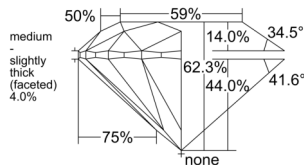

GIA®

FACSIMILE

GIA REPORT 7556339813

Verify this report at GIA.edu

GIA NATURAL DIAMOND DOSSIER®

May 25, 2026
GIA Report Number 7556339813
Shape and Cutting Style ..... Round Brilliant
Measurements ..... 4.69 - 4.73 x 2.93 mm

GRADING RESULTS

Carat Weight ..... 0.40 carat
Color Grade ..... E
Clarity Grade VS1
Cut Grade ..... Excellent

ADDITIONAL GRADING INFORMATION

Polish ..... Excellent
Symmetry ..... Excellent
Fluorescence ..... None
Clarity Characteristics ..... Cloud, Feather, Pinpoint
Inscription(s): GIA 7556339813

PROPORTIONS

Profile to actual proportions