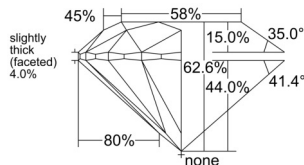

GIA®

FACSIMILE

GIA REPORT

7556342669

Verify this report at GIA.edu

GIA NATURAL DIAMOND DOSSIER®

May 25, 2026
GIA Report Number 7556342669
Shape and Cutting Style ..... Round Brilliant
Measurements ..... 4.55 - 4.59 x 2.86 mm

GRADING RESULTS

Carat Weight ..... 0.37 carat
Color Grade ..... G
Clarity Grade VS2
Cut Grade ..... Excellent

ADDITIONAL GRADING INFORMATION

Polish ..... Excellent
Symmetry ..... Excellent
Fluorescence ..... None
Clarity Characteristics ..... Crystal, Cloud
Inscription(s): GIA 7556342669

PROPORTIONS

Profile to actual proportions