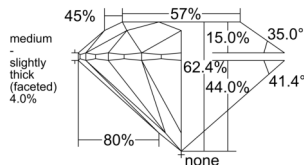

GIA®

FACSIMILE

GIA REPORT

7556343554

Verify this report at GIA.edu

GIA NATURAL DIAMOND DOSSIER®

May 26, 2026
GIA Report Number 7556343554
Shape and Cutting Style ..... Round Brilliant
Measurements ..... 5.16 - 5.18 x 3.23 mm

GRADING RESULTS

Carat Weight ..... 0.53 carat
Color Grade ..... D
Clarity Grade VVS2
Cut Grade ..... Excellent

ADDITIONAL GRADING INFORMATION

Polish ..... Excellent
Symmetry ..... Excellent
Fluorescence ..... Medium Blue
Clarity Characteristics ..... Pinpoint
Inscription(s): GIA 7556343554

PROPORTIONS

Profile to actual proportions

GRADING SCALES

GIA COLOR SCALE

COLORESS	D
	E
	F
	G
	H
	I
	J
NEAR COLORESS	K
	L
FAIN	M
	N
	O
	P
VERY LIGHT	R
	S
	T
	U
	V
	W
	X
	Y
LIGHT	Z

GIA CLARITY SCALE

	FLAWLESS
	INTERNALLY FLAWLESS
VERY VERY SLIGHTLY INCLUDED	VVS₁
	VVS₂
VERY SLIGHTLY INCLUDED	VS₁
	VS₂
SLIGHTLY INCLUDED	SI₁
	SI₂
	I₁
	I₂
INCLUDED	I₃

GIA CUT SCALE

	EXCELLENT
	VERY GOOD
	GOOD
	FAIR
	POOR