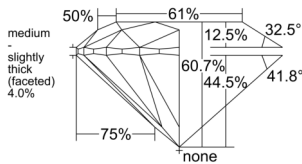

GIA®

FACSIMILE

GIA REPORT

7556349723

Verify this report at GIA.edu

GIA NATURAL DIAMOND DOSSIER®

May 26, 2026
GIA Report Number 7556349723
Shape and Cutting Style ..... Round Brilliant
Measurements ..... 4.32 - 4.34 x 2.63 mm

GRADING RESULTS

Carat Weight ..... 0.30 carat
Color Grade ..... F
Clarity Grade VVS1
Cut Grade ..... Excellent

ADDITIONAL GRADING INFORMATION

Polish ..... Excellent
Symmetry ..... Excellent
Fluorescence ..... None
Clarity Characteristics..... Internal Graining, Feather
Inscription(s): GIA 7556349723

PROPORTIONS

Profile to actual proportions

GRADING SCALES

GIA COLOR SCALE

COLORESS	D
	E
	F
	G
	H
	I
	J
NEAR COLORESS	K
	L
FANIT	M
	N
	O
	P
	Q
VERY LIGHT	R
	S
	T
	U
	V
	W
	X
	Y
LIGHT	Z

GIA CLARITY SCALE

FLAWLESS	INTERNAL FLAWLESS	
		VVS₁
VVS₂	VS₁	
VS₂	SI₁	
SI₁	SI₂	
I₁	I₂	
I₂	I₃	

GIA CUT SCALE

EXCELLENT
VERY GOOD
GOOD
FAIR
POOR