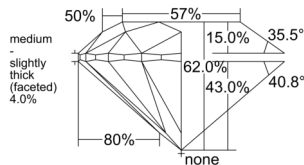

GIA®

FACSIMILE

GIA REPORT 7556354825

Verify this report at GIA.edu

GIA NATURAL DIAMOND DOSSIER®

May 27, 2026
GIA Report Number 7556354825
Shape and Cutting Style ..... Round Brilliant
Measurements ..... 4.34 - 4.36 x 2.70 mm

GRADING RESULTS

Carat Weight ..... 0.31 carat
Color Grade ..... F
Clarity Grade VS1
Cut Grade ..... Excellent

ADDITIONAL GRADING INFORMATION

Polish ..... Excellent
Symmetry ..... Excellent
Fluorescence ..... None
Clarity Characteristics..... Crystal, Cloud, Needle, Pinpoint
Inscription(s): GIA 7556354825

PROPORTIONS

GRADING SCALES

GIA COLOR SCALE

COLORLESS	D
	E
	F
	G
	H
	I
	J
NEAR COLORLESS	K
	L
FAIN	M
	N
	O
	P
VERY LIGHT	Q
	R
	S
	T
	U
	V
	W
	X
	Y
LIGHT	Z

GIA CLARITY SCALE

FLAWLESS	INTERNAL FLAWLESS	
		FLAWLESS
VERY VERY SLIGHTLY INCLUDED	VVS₁	
	VVS₂	
VERY SLIGHTLY INCLUDED	VS₁	
	VS₂	
SLIGHTLY INCLUDED	SI₁	
	SI₂	
INCLUDED	I₁	
	I₂	
	I₃	

GIA CUT SCALE

EXCELLENT
VERY GOOD
GOOD
FAIR
POOR