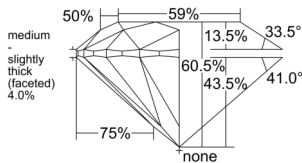

GIA®

FACSIMILE

GIA REPORT

7556355998

Verify this report at GIA.edu

GIA NATURAL DIAMOND DOSSIER®

May 27, 2026
GIA Report Number 7556355998
Shape and Cutting Style ..... Round Brilliant
Measurements ..... 4.36 - 4.38 x 2.64 mm

GRADING RESULTS

Carat Weight ..... 0.31 carat
Color Grade ..... F
Clarity Grade VS1
Cut Grade ..... Excellent

ADDITIONAL GRADING INFORMATION

Polish ..... Excellent
Symmetry ..... Excellent
Fluorescence ..... None
Clarity Characteristics ..... Cloud, Needle
Inscription(s): GIA 7556355998

PROPORTIONS

Profile to actual proportions