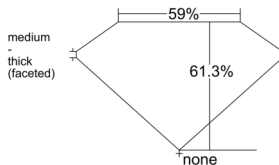

GIA®

FACSIMILE

GIA REPORT

7556357518

Verify this report at GIA.edu

GIA NATURAL DIAMOND DOSSIER®

May 27, 2026
GIA Report Number 7556357518
Shape and Cutting Style ..... Oval Brilliant
Measurements ..... 6.59 x 4.53 x 2.78 mm

GRADING RESULTS

Carat Weight ..... 0.53 carat
Color Grade ..... D
Clarity Grade VS1

ADDITIONAL GRADING INFORMATION

Polish ..... Excellent
Symmetry ..... Excellent
Fluorescence ..... Faint
Clarity Characteristics..... Crystal, Feather, Pinpoint
Inscription(s): GIA 7556357518

PROPORTIONS

Profile not to actual proportions

GRADING SCALES

GIA COLOR SCALE		GIA CLARITY SCALE	
COLORLESS	D	VERY VERY SLIGHTLY INCLUDED	FLAWLESS
	E		INTERNALLY FLAWLESS
	F		VVS₁
	G		VVS₂
	H		VS₁
	I		VS₂
	J		SI₁
	K		SI₂
	L		I₁
	M		I₂
NEAR COLORLESS	N	SLIGHTLY INCLUDED	I₃
	O		
	P		
	Q		
FAINT	R	INCLUDED	
	S		
	T		
	U		
VERT LIGHT	V	LIGHT	
	W		
	X		
	Y		
Z