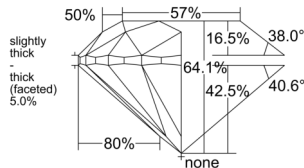

GIA®

FACSIMILE

GIA REPORT

7556364526

Verify this report at GIA.edu

GIA NATURAL DIAMOND DOSSIER®

May 28, 2026
GIA Report Number 7556364526
Shape and Cutting Style ..... Round Brilliant
Measurements ..... 5.53 - 5.57 x 3.56 mm

GRADING RESULTS

Carat Weight ..... 0.70 carat
Color Grade I
Clarity Grade VS1
Cut Grade ..... Very Good

ADDITIONAL GRADING INFORMATION

Polish ..... Excellent
Symmetry ..... Very Good
Fluorescence ..... None
Clarity Characteristics..... Crystal, Cloud, Pinpoint
Inscription(s): GIA 7556364526

PROPORTIONS

Profile to actual proportions