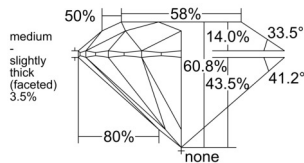

GIA®

FACSIMILE

GIA REPORT

7556367240

Verify this report at GIA.edu

GIA NATURAL DIAMOND DOSSIER®

May 27, 2026
GIA Report Number 7556367240
Shape and Cutting Style ..... Round Brilliant
Measurements ..... 5.13 - 5.16 x 3.13 mm

GRADING RESULTS

Carat Weight ..... 0.50 carat
Color Grade ..... D
Clarity Grade VS1
Cut Grade ..... Excellent

ADDITIONAL GRADING INFORMATION

Polish ..... Excellent
Symmetry ..... Excellent
Fluorescence ..... Faint
Clarity Characteristics ..... Crystal, Pinpoint
Inscription(s): GIA 7556367240

PROPORTIONS

Profile to actual proportions

GRADING SCALES

GIA
COLOR
SCALE

COLOULESS	D
	E
	F
	G
	H
	I
	J
NEAR COLOULESS	K
	L
FANT	M
	N
	O
	P
VERY LIGHT	Q
	R
	S
	T
	U
	V
	W
	X
	Y
LIGHT	Z

GIA
CLARITY
SCALE

	FLAWLESS
	INTERNALLY FLAWLESS
VERY VERY SLIGHTLY INCLUDED	VVS₁
	VVS₂
VERY SLIGHTLY INCLUDED	VS₁
	VS₂
SLIGHTLY INCLUDED	SI₁
	SI₂
INCLUDED	I₁
	I₂
	I₃

GIA
CUT
SCALE

	EXCELLENT
	VERY GOOD
	GOOD
	FAIR
	POOR