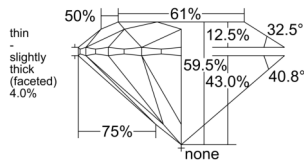

GIA®

FACSIMILE

GIA REPORT

7556368685

Verify this report at GIA.edu

GIA NATURAL DIAMOND DOSSIER®

June 01, 2026
GIA Report Number 7556368685
Shape and Cutting Style ..... Round Brilliant
Measurements ..... 5.13 - 5.16 x 3.06 mm

GRADING RESULTS

Carat Weight ..... 0.50 carat
Color Grade ..... F
Clarity Grade S11
Cut Grade ..... Excellent

ADDITIONAL GRADING INFORMATION

Polish ..... Excellent
Symmetry ..... Excellent
Fluorescence ..... Faint
Clarity Characteristics ..... Feather, Crystal
Inscription(s): GIA 7556368685

PROPORTIONS

Profile to actual proportions