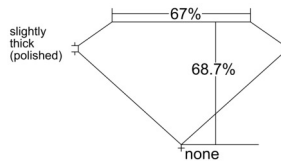

GIA®

FACSIMILE

GIA REPORT

7556370656

Verify this report at GIA.edu

GIA NATURAL DIAMOND DOSSIER®

May 28, 2026
GIA Report Number 7556370656
Shape and Cutting Style ..... **Cut-Cornered Rectangular Modified Brilliant**
Measurements ..... 5.86 x 3.95 x 2.71 mm

GRADING RESULTS

Carat Weight ..... 0.52 carat
Color Grade ..... F
Clarity Grade VS1

ADDITIONAL GRADING INFORMATION

Polish ..... Excellent
Symmetry ..... Excellent
Fluorescence ..... None
Clarity Characteristics..... Crystal, Needle, Pinpoint
Inscription(s): GIA 7556370656

PROPORTIONS

Profile not to actual proportions

GRADING SCALES

GIA COLOR SCALE		GIA CLARITY SCALE			
COLORLESS	D	VERY VERY SLIGHTLY INCLUDED	FLAWLESS		
	E		INTERNALLY FLAWLESS		
	F	VERY SLIGHTLY INCLUDED	VVS₁		
	G		VVS₂		
	H		VS₁		
	NEAR COLORLESS	I	SLIGHTLY INCLUDED	VS₂	
		J		SI₁	
		FAINT	K	INCLUDED	SI₂
			L		I₁
			M		I₂
VERT LIGHT	N	LIGHT	I₃		
	O				
	P				
	Q				
	R