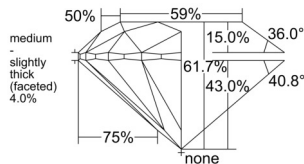

GIA®

FACSIMILE

GIA REPORT

7556373311

Verify this report at GIA.edu

GIA NATURAL DIAMOND DOSSIER®

June 01, 2026
GIA Report Number 7556373311
Shape and Cutting Style ..... Round Brilliant
Measurements ..... 5.12 - 5.16 x 3.17 mm

GRADING RESULTS

Carat Weight ..... 0.52 carat
Color Grade ..... D
Clarity Grade VS2
Cut Grade ..... Excellent

ADDITIONAL GRADING INFORMATION

Polish ..... Excellent
Symmetry ..... Excellent
Fluorescence ..... None
Clarity Characteristics..... Crystal, Cloud, Feather, Cavity
Inscription(s): GIA 7556373311

PROPORTIONS

Profile to actual proportions

GRADING SCALES

GIA COLOR SCALE

COLORED	D
	E
	F
	G
	H
	I
	J
NEAR COLORLESS	K
	L
	M
Faint	N
	O
	P
	Q
	R
	S
	T
	U
	V
	W
	X
	Y
Light	Z

GIA CLARITY SCALE

FLAWLESS	VERY VERY SLIGHTLY INCLUDED	VS₁	VS₂	SI₁	SI₂	I₁	I₂	I₃	
									FLAWLESS
INTERNALLY FLAWLESS	VERY SLIGHTLY INCLUDED								

GIA CUT SCALE

EXCELLENT
VERY GOOD
GOOD
FAIR
POOR