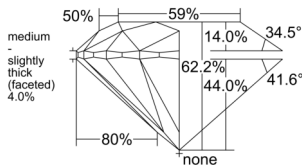

GIA®

FACSIMILE

GIA REPORT 7556379342

Verify this report at GIA.edu

GIA NATURAL DIAMOND DOSSIER®

June 01, 2026
GIA Report Number 7556379342
Shape and Cutting Style ..... Round Brilliant
Measurements ..... 4.56 - 4.59 x 2.84 mm

GRADING RESULTS

Carat Weight ..... 0.36 carat
Color Grade ..... G
Clarity Grade VS2
Cut Grade ..... Excellent

ADDITIONAL GRADING INFORMATION

Polish ..... Excellent
Symmetry ..... Excellent
Fluorescence ..... None
Clarity Characteristics ..... Crystal, Cloud
Inscription(s): GIA 7556379342

PROPORTIONS

Profile to actual proportions