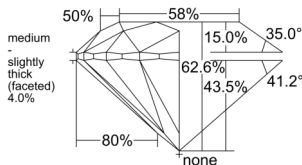

GIA®

FACSIMILE

GIA REPORT 7556383353

Verify this report at GIA.edu

GIA NATURAL DIAMOND DOSSIER®

May 30, 2026
GIA Report Number 7556383353
Shape and Cutting Style ..... Round Brilliant
Measurements ..... 4.44 - 4.45 x 2.78 mm

GRADING RESULTS

Carat Weight ..... 0.34 carat
Color Grade ..... K
Clarity Grade VS2
Cut Grade ..... Excellent

ADDITIONAL GRADING INFORMATION

Polish ..... Excellent
Symmetry ..... Excellent
Fluorescence ..... None
Clarity Characteristics ..... Cloud
Inscription(s): GIA 7556383353

PROPORTIONS

GRADING SCALES

GIA COLOR SCALE

COLOREDNESS	D
	E
	F
	G
	H
	I
	J
NEAR COLORLESS	K
	L
	M
Faint	N
	O
	P
	Q
Very Light	R
	S
	T
	U
	V
	W
	X
	Y
Light	Z

GIA CLARITY SCALE

FLAWLESS	INTERNAL FLAWLESS	VERY VERY SLIGHTLY INCLUDED	VERY SLIGHTLY INCLUDED	SLIGHTLY INCLUDED	INCLUDED	FLAWLESS
						EXCELLENT
VVS₁	VVS₂	VS₁	VS₂	SI₁	SI₂	VERY GOOD
						GOOD
I₁	I₂	I₃				FAIR
						POOR

GIA CUT SCALE

EXCELLENT
VERY GOOD
GOOD
FAIR
POOR