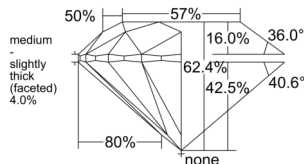

GIA®

FACSIMILE

GIA REPORT 7556383898

Verify this report at GIA.edu

GIA NATURAL DIAMOND DOSSIER®

June 01, 2026
GIA Report Number 7556383898
Shape and Cutting Style ..... Round Brilliant
Measurements ..... 5.19 - 5.23 x 3.25 mm

GRADING RESULTS

Carat Weight ..... 0.55 carat
Color Grade I
Clarity Grade S11
Cut Grade ..... Excellent

ADDITIONAL GRADING INFORMATION

Polish ..... Excellent
Symmetry ..... Excellent
Fluorescence ..... Faint
Clarity Characteristics ..... Crystal
Inscription(s): GIA 7556383898

PROPORTIONS

GRADING SCALES

GIA COLOR SCALE

COLORED	D
	E
	F
	G
	H
	I
	J
NEAR COLORLESS	K
	L
FAIN	M
	N
	O
	P
VERY LIGHT	Q
	R
	S
	T
	U
	V
	W
	X
	Y
LIGHT	Z

GIA CLARITY SCALE

FLAWLESS	INTERNAL FLAWLESS	
		FLAWLESS
VERY VERY SLIGHTLY INCLUDED	VVS₁	
	VVS₂	
VERY SLIGHTLY INCLUDED	VS₁	
	VS₂	
SLIGHTLY INCLUDED	SI₁	
	SI₂	
INCLUDED	I₁	
	I₂	
	I₃	

GIA CUT SCALE

EXCELLENT
VERY GOOD
GOOD
FAIR
POOR