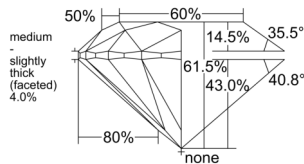

GIA®

FACSIMILE

GIA REPORT

7556385344

Verify this report at GIA.edu

GIA NATURAL DIAMOND DOSSIER®

May 30, 2026
GIA Report Number 7556385344
Shape and Cutting Style ..... Round Brilliant
Measurements ..... 5.07 - 5.10 x 3.13 mm

GRADING RESULTS

Carat Weight ..... 0.50 carat
Color Grade ..... E
Clarity Grade S11
Cut Grade ..... Excellent

ADDITIONAL GRADING INFORMATION

Polish ..... Excellent
Symmetry ..... Excellent
Fluorescence ..... None
Clarity Characteristics ..... Crystal
Inscription(s): GIA 7556385344

PROPORTIONS

Profile to actual proportions