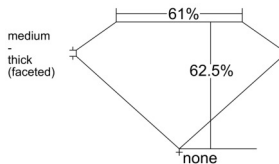

GIA®

FACSIMILE

GIA REPORT 7556385401

Verify this report at GIA.edu

GIA NATURAL DIAMOND DOSSIER®

May 30, 2026
GIA Report Number 7556385401
Shape and Cutting Style ..... Pear Brilliant
Measurements ..... 6.59 x 4.14 x 2.59 mm

GRADING RESULTS

Carat Weight ..... 0.40 carat
Color Grade ..... D
Clarity Grade VS2

ADDITIONAL GRADING INFORMATION

Polish ..... Excellent
Symmetry ..... Good
Fluorescence ..... Faint
Clarity Characteristics ..... Crystal
Inscription(s): GIA 7556385401

PROPORTIONS

Profile not to actual proportions

GRADING SCALES

GIA COLOR SCALE		GIA CLARITY SCALE	
COLORLESS	D	VERY VERY SLIGHTLY INCLUDED	FLAWLESS
	E		INTERNALLY FLAWLESS
	F		VVS₁
	G		VVS₂
	H		VS₁
	I		VS₂
	J		SI₁
	K		SI₂
	L		I₁
	M		I₂
NEAR COLORLESS	N	SLIGHTLY INCLUDED	I₃
	O		
	P		
	Q		
	R		
FAINT	S	INCLUDED	
	T		
	U		
	V		
	W		
	X		
	Y		
VERY LIGHT	Z