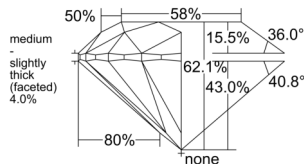

GIA®

FACSIMILE

GIA REPORT

7556385711

Verify this report at GIA.edu

GIA NATURAL DIAMOND DOSSIER®

May 29, 2026
GIA Report Number 7556385711
Shape and Cutting Style ..... Round Brilliant
Measurements ..... 5.66 - 5.69 x 3.53 mm

GRADING RESULTS

Carat Weight ..... 0.70 carat
Color Grade ..... G
Clarity Grade VVS1
Cut Grade ..... Excellent

ADDITIONAL GRADING INFORMATION

Polish ..... Excellent
Symmetry ..... Excellent
Fluorescence ..... None
Clarity Characteristics ..... Pinpoint, Feather
Inscription(s): GIA 7556385711

PROPORTIONS

Profile to actual proportions

GRADING SCALES

GIA COLOR SCALE

COLORED	D
	E
	F
	G
	H
	I
	J
NEAR COLORLESS	K
	L
	M
	N
	O
	P
	Q
	R
	S
	T
	U
	V
	W
	X
	Y
LIGHT	Z

GIA CLARITY SCALE

FLAWLESS	VERY VERY SLIGHTLY INCLUDED	VVS₁	VVS₂	VS₁	VS₂	SI₁	SI₂	I₁	I₂	I₃	
											INTERNALLY FLAWLESS

GIA CUT SCALE

EXCELLENT
VERY GOOD
GOOD
FAIR
POOR