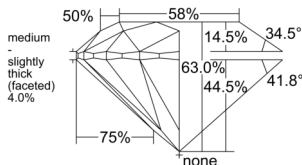

GIA®

FACSIMILE

GIA NATURAL DIAMOND DOSSIER®

May 29, 2026
GIA Report Number 7556385746
Shape and Cutting Style ..... Round Brilliant
Measurements ..... 5.08 - 5.11 x 3.21 mm

GRADING RESULTS

Carat Weight ..... 0.51 carat
Color Grade ..... G
Clarity Grade S11
Cut Grade ..... Excellent

ADDITIONAL GRADING INFORMATION

Polish ..... Excellent
Symmetry ..... Excellent
Fluorescence ..... None
Clarity Characteristics..... Crystal, Cloud, Feather
Inscription(s): GIA 7556385746

GIA REPORT 7556385746

Verify this report at GIA.edu

PROPORTIONS

GRADING SCALES

GIA COLOR SCALE

COLORESS	D
	E
	F
	G
	H
	I
	J
NEAR COLORESS	K
	L
FANIT	M
	N
	O
	P
VERY LIGHT	Q
	R
	S
	T
	U
	V
	W
	X
	Y
LIGHT	Z

GIA CLARITY SCALE

FLAWLESS	VERY VERY SLIGHTLY INCLUDED	VS₁	VS₂	SI₁	SI₂	I₁	I₂	I₃	
									FLAWLESS
INTERNALLY FLAWLESS	VERY SLIGHTLY INCLUDED								

GIA CUT SCALE

EXCELLENT
VERY GOOD
GOOD
FAIR
POOR