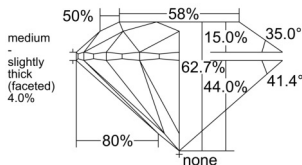

GIA®

FACSIMILE

GIA REPORT 7556385801

Verify this report at GIA.edu

GIA NATURAL DIAMOND DOSSIER®

May 29, 2026
GIA Report Number 7556385801
Shape and Cutting Style ..... Round Brilliant
Measurements ..... 5.15 - 5.18 x 3.24 mm

GRADING RESULTS

Carat Weight ..... 0.53 carat
Color Grade ..... J
Clarity Grade VS1
Cut Grade ..... Excellent

ADDITIONAL GRADING INFORMATION

Polish ..... Excellent
Symmetry ..... Excellent
Fluorescence ..... None
Clarity Characteristics..... Internal Graining, Cloud, Needle
Inscription(s): GIA 7556385801

PROPORTIONS

GRADING SCALES

GIA COLOR SCALE

COLOURESS	D
	E
	F
	G
	H
	I
	J
NEAR COLOURESS	K
	L
FAIN	M
	N
	O
	P
	Q
	R
	S
	T
	U
	V
	W
	X
	Y
LIGHT	Z

GIA CLARITY SCALE

VERY VERY SLIGHTLY INCLUDED	FLAWLESS
	INTERNALLY FLAWLESS
VERY SLIGHTLY INCLUDED	VVS₁
	VVS₂
SLIGHTLY INCLUDED	VS₁
	VS₂
INCLUDED	SI₁
	SI₂
	I₁
	I₂
	I₃

GIA CUT SCALE

EXCELLENT
VERY GOOD
GOOD
FAIR
POOR