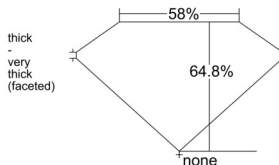

GIA®

FACSIMILE

GIA REPORT

7556388769

Verify this report at GIA.edu

GIA NATURAL DIAMOND DOSSIER®

May 30, 2026
GIA Report Number 7556388769
Shape and Cutting Style ..... Pear Brilliant
Measurements ..... 6.45 x 4.45 x 2.89 mm

GRADING RESULTS

Carat Weight ..... 0.50 carat
Color Grade ..... H
Clarity Grade VS2

ADDITIONAL GRADING INFORMATION

Polish ..... Excellent
Symmetry ..... Excellent
Fluorescence ..... None
Clarity Characteristics ..... Crystal, Cloud
Inscription(s): GIA 7556388769

PROPORTIONS

Profile not to actual proportions

GRADING SCALES

GIA COLOR SCALE		GIA CLARITY SCALE			
COLORLESS	D	VERY VERY SLIGHTLY INCLUDED	FLAWLESS		
	E		INTERNALLY FLAWLESS		
	F	VERY SLIGHTLY INCLUDED	VVS₁		
	G		VVS₂		
	H		VS₁		
	NEAR COLORLESS	I	SLIGHTLY INCLUDED	VS₂	
		J		SI₁	
		FAINT	K	INCLUDED	SI₂
			L		I₁
			M		I₂
VERT LIGHT	N	INCLUDED	I₃		
	O				
	P				
	Q				
	R				
LIGHT	S				
	T				
	U				
	V				
	W				
X					
Y					
Z