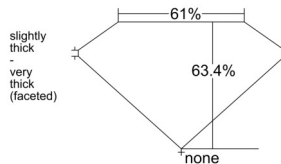

GIA®

FACSIMILE

GIA REPORT

7556389841

Verify this report at GIA.edu

GIA NATURAL DIAMOND DOSSIER®

May 30, 2026
GIA Report Number 7556389841
Shape and Cutting Style ..... Oval Brilliant
Measurements ..... 6.25 x 4.47 x 2.83 mm

GRADING RESULTS

Carat Weight ..... 0.50 carat
Color Grade ..... D
Clarity Grade VVS2

ADDITIONAL GRADING INFORMATION

Polish ..... Excellent
Symmetry ..... Excellent
Fluorescence ..... None
Clarity Characteristics..... Pinpoint, Internal Graining
Inscription(s): GIA 7556389841

PROPORTIONS

Profile not to actual proportions

GRADING SCALES

GIA COLOR SCALE		GIA CLARITY SCALE			
COLORLESS	D	VERY SLIGHTLY INCLUDED	FLAWLESS		
	E		INTERNALLY FLAWLESS		
	F		VVS₁		
	NEAR COLORLESS	G	VERY SLIGHTLY INCLUDED	VVS₂	
		H		VS₁	
		FANT	I	SLIGHTLY INCLUDED	VS₂
			J		SI₁
	LIGHT	K	INCLUDED	SI₂	
		L		I₁	
		M		I₂	
N		INCLUDED	I₃		
O					
P					
Q					
R					
S					
T					
U					
V					
W					
X					
Y					
Z