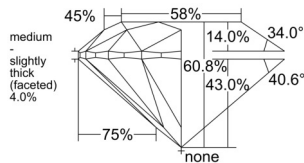

GIA®

FACSIMILE

GIA REPORT

7556390746

Verify this report at GIA.edu

GIA NATURAL DIAMOND DOSSIER®

May 30, 2026
GIA Report Number 7556390746
Shape and Cutting Style ..... Round Brilliant
Measurements ..... 5.27 - 5.30 x 3.22 mm

GRADING RESULTS

Carat Weight ..... 0.55 carat
Color Grade ..... H
Clarity Grade VVS1
Cut Grade ..... Excellent

ADDITIONAL GRADING INFORMATION

Polish ..... Excellent
Symmetry ..... Excellent
Fluorescence ..... Faint
Clarity Characteristics ..... Pinpoint
Inscription(s): GIA 7556390746

PROPORTIONS

Profile to actual proportions

GRADING SCALES

GIA COLOR SCALE

COLORLESS	D
	E
	F
	G
	H
	I
	J
NEAR COLORLESS	K
	L
FAIN	M
	N
	O
	P
	Q
VERY LIGHT	R
	S
	T
	U
	V
	W
	X
	Y
LIGHT	Z

GIA CLARITY SCALE

FLAWLESS	INTERNAL FLAWLESS	
		FLAWLESS
VERY VERY SLIGHTLY INCLUDED	VVS₁	
	VVS₂	
VERY SLIGHTLY INCLUDED	VS₁	
	VS₂	
SLIGHTLY INCLUDED	SI₁	
	SI₂	
INCLUDED	I₁	
	I₂	
	I₃	

GIA CUT SCALE

EXCELLENT
VERY GOOD
GOOD
FAIR
POOR