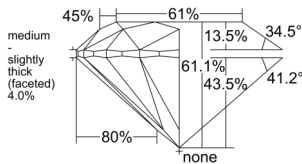

GIA®

FACSIMILE

GIA REPORT

7556391741

Verify this report at GIA.edu

GIA NATURAL DIAMOND DOSSIER®

June 02, 2026
GIA Report Number 7556391741
Shape and Cutting Style ..... Round Brilliant
Measurements ..... 4.34 - 4.36 x 2.66 mm

GRADING RESULTS

Carat Weight ..... 0.31 carat
Color Grade I
Clarity Grade VS1
Cut Grade ..... Excellent

ADDITIONAL GRADING INFORMATION

Polish ..... Excellent
Symmetry ..... Excellent
Fluorescence ..... None
Clarity Characteristics ..... Cloud, Needle, Pinpoint
Inscription(s): GIA 7556391741

PROPORTIONS

Profile to actual proportions

GRADING SCALES

GIA COLOR SCALE	GIA CLARITY SCALE	GIA CUT SCALE
D	FLAWLESS	EXCELLENT
E	INTERNALLY FLAWLESS	
F	VVS₁	VERY GOOD
G		
H	VS₁	GOOD
I		
J	SI₁	FAIR
K		
L	I₁	POOR
M		
N	I₂	
O		
P	I₃	
Q		
R		
S		
T		
U		
V		
W		
X		
Y		
Z