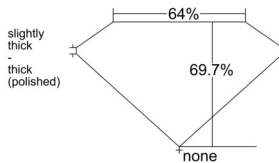

GIA®

FACSIMILE

GIA REPORT 7556397654

Verify this report at GIA.edu

GIA NATURAL DIAMOND DOSSIER®

June 02, 2026
GIA Report Number 7556397654
Shape and Cutting Style ..... Emerald Cut
Measurements ..... 5.21 x 3.77 x 2.63 mm

GRADING RESULTS

Carat Weight ..... 0.51 carat
Color Grade ..... G
Clarity Grade VS1

ADDITIONAL GRADING INFORMATION

Polish ..... Excellent
Symmetry ..... Excellent
Fluorescence ..... None
Clarity Characteristics ..... Crystal, Pinpoint
Inscription(s): GIA 7556397654

PROPORTIONS

Profile not to actual proportions

GRADING SCALES

GIA COLOR SCALE		GIA CLARITY SCALE			
COLORLESS	D	VERY VERY SLIGHTLY INCLUDED	FLAWLESS		
	E		INTERNALLY FLAWLESS		
	F	VERY SLIGHTLY INCLUDED	VS₁		
	G		VS₂		
	H		VS₁		
	NEAR COLORLESS	I	SLIGHTLY INCLUDED	VS₂	
		J		SI₁	
		FAINT	K	INCLUDED	SI₂
			L		I₁
			M		I₂
VERT LIGHT	N	LIGHT	I₃		
	O				
	P				
	Q				
	R